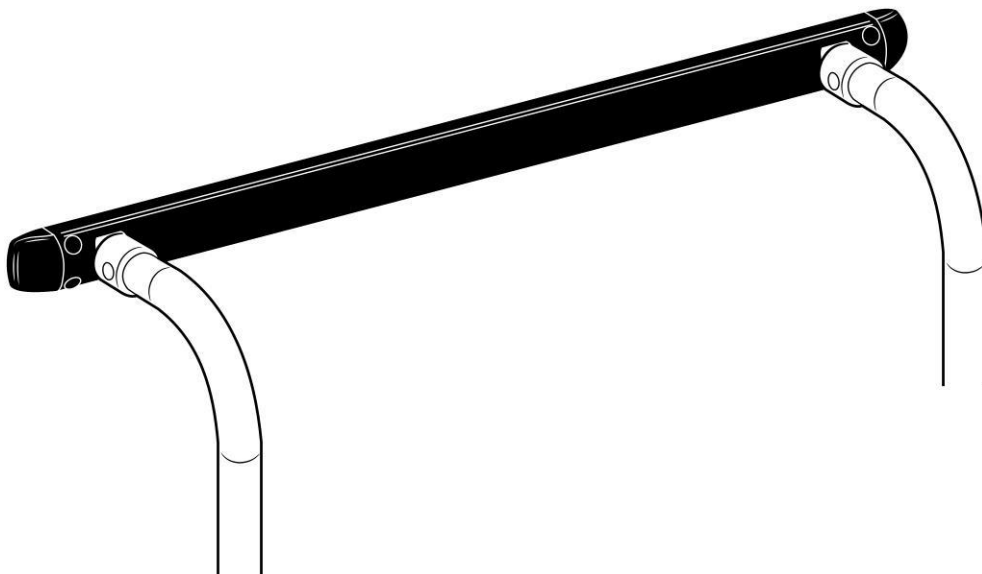

Thule RV Bike Range - Top Mounting Profile

> Instructions

Thule RV Bike Range – Top Mounting Profile

Prod.nr. 309828 / 307204
EL913-04